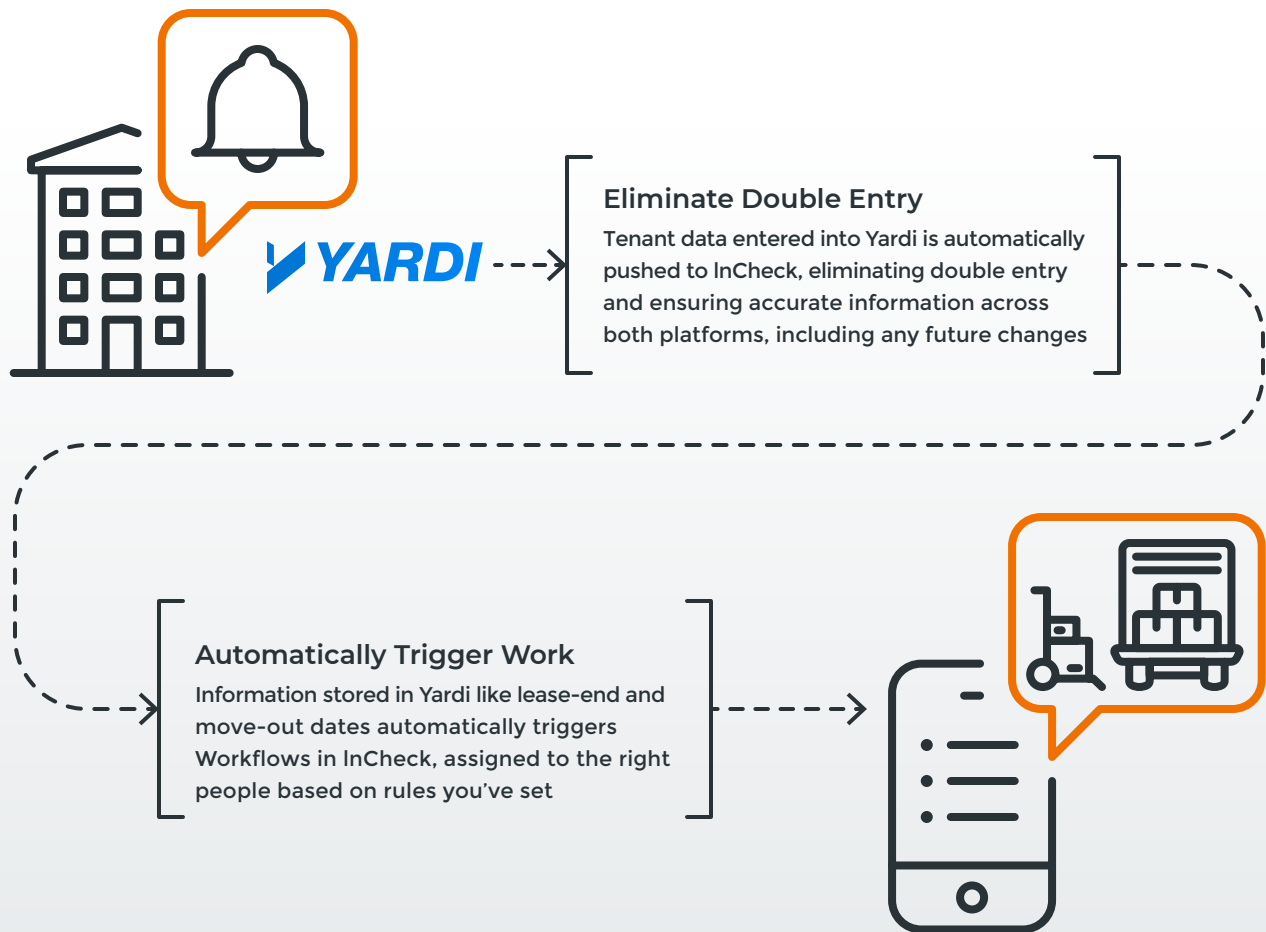

Power Your Properties With Yardi + InCheck Automation

InCheck's latest integration with Yardi cuts down administrative time wasters so your team can focus on tackling must-do work, even faster.

SAVE TIME BY STARTING WORK AUTOMATICALLY